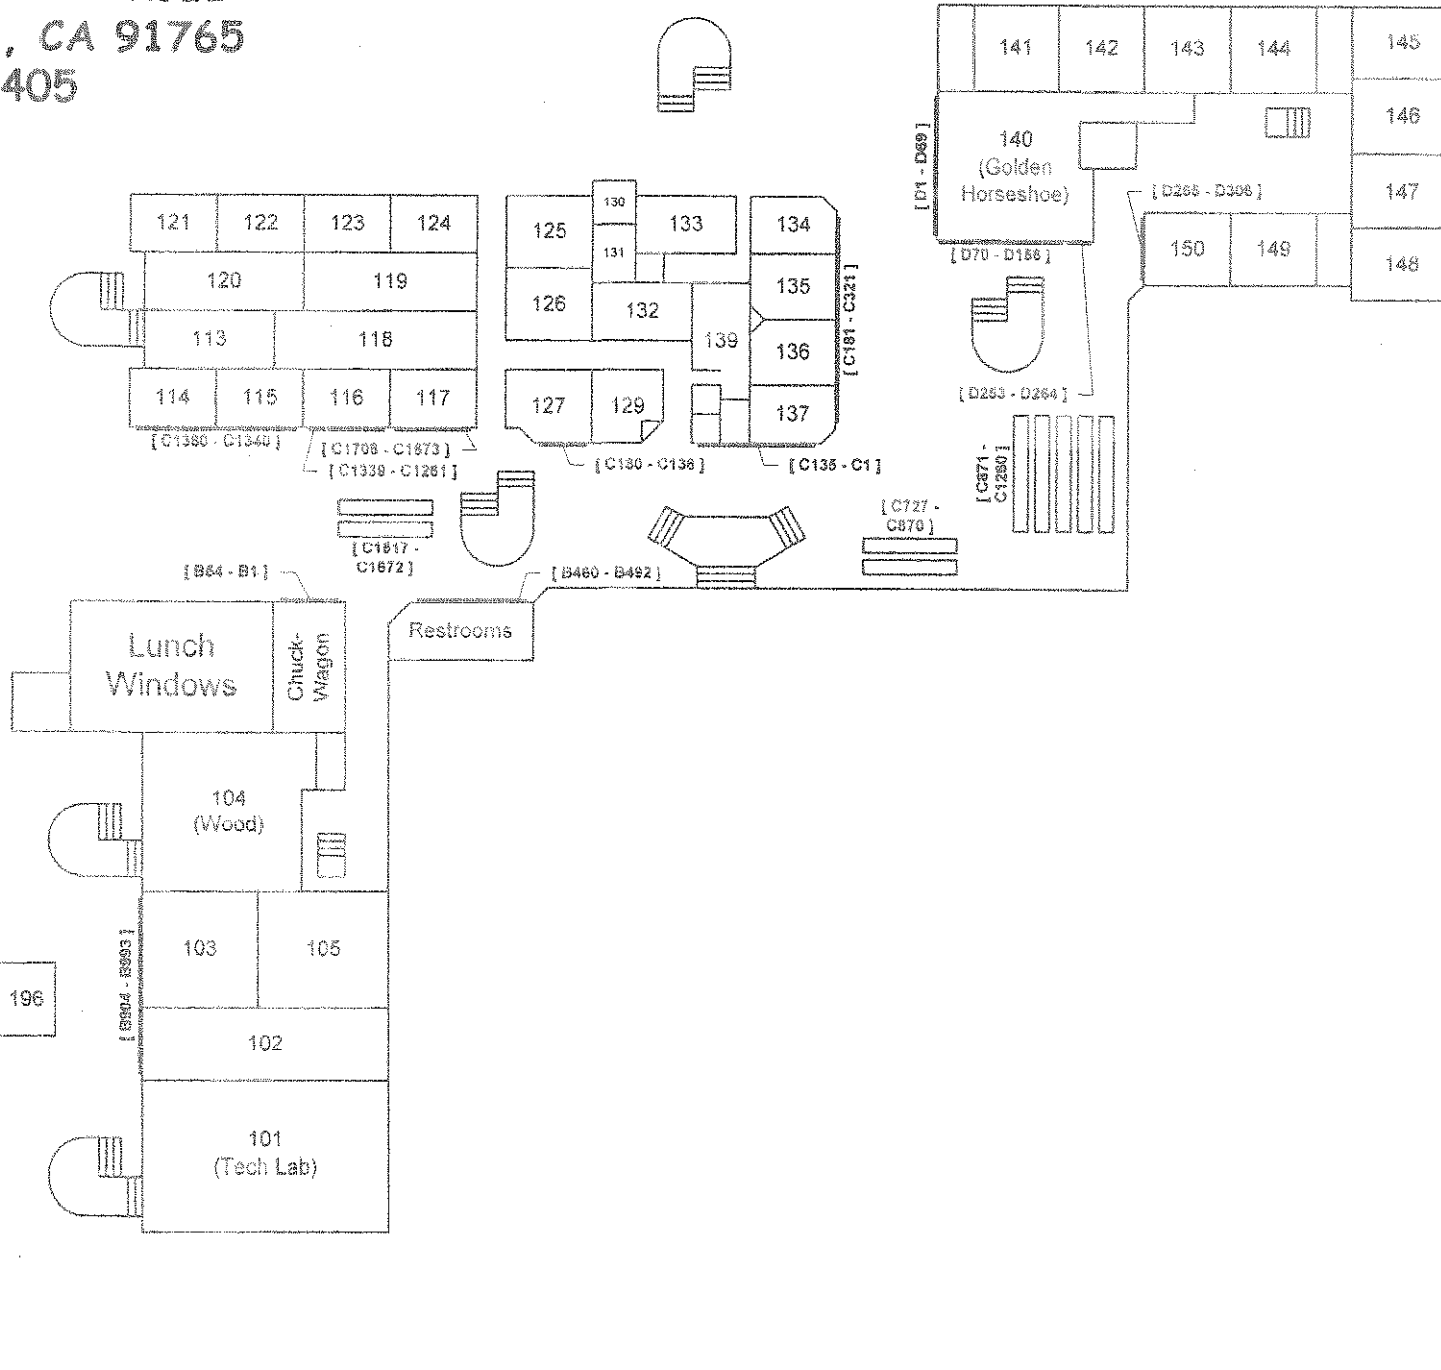

DIAMOND BAR HIGH SCHOOL
 21400 Pathfinder Road
 Diamond Bar, CA 91765
 (909) 594-1405

Locker IDs:

- BA01 - BA75*
- B55 - B279
- B310 - B459
- B493 - B903

- C322 - C582
- C1381 - C1515

- D157 - D252

- E1 - E258*

- F1 - F138
- F140 - F178*

- (* = highest number used)

Physical Education

Gymnasium / Aerobics / Wrestling

CAMPUS ENTRANCE

Locker Locations
 (Main Level)

DIAMOND BAR HIGH SCHOOL
 21400 Pathfinder Road
 Diamond Bar, CA 91765
 (909) 594-1405

MAP NOT TO SCALE

Locker IDs:

- B1 - B54
- B460 - B492
- B904 - B993*

- C1 - C321
- C727 - C1380
- C1517 - C1708*

- D1 - D156
- D253 - D306*

- (* = Highest number used)

*Locker Locations
 (Lower Level)*